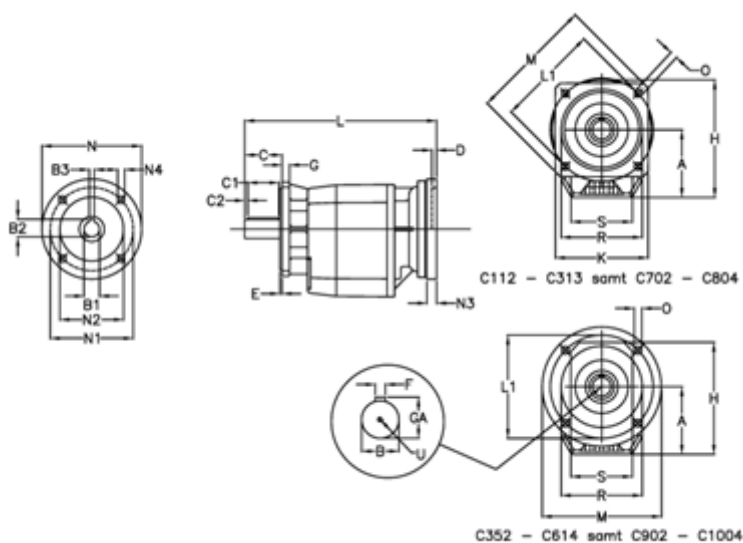

Article number: 40600802052455

Description: Helical gearbox  
C802F-20,5-P160B5

## Measures

A = 247.0	D = 6.0	L1 = 350	R = 320
B = 80	E = 5	M = 400	S = 300
B1 = 42	F = 22	N = 350	U = M20x42
B2 = 45.3	G = 20	N1 = 300	
B3 = 12	GA = 85.0	N2 = 250	
C = 140	H = 422.0	N3 = 23	
C1 = 110	K = 350	N4 = 18	
C2 = 15	L = 635.0	O = 18.0	